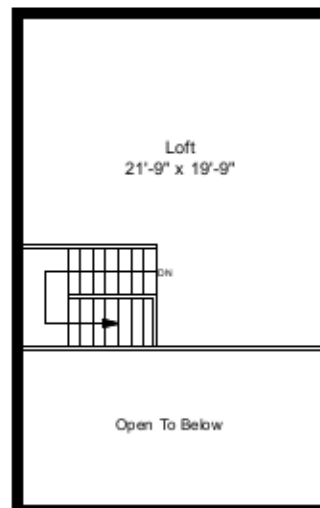

Barn - First Floor Plan
Ceiling Height = 7'-8"

Barn - Second Floor Plan
Ceiling Height = 9'-4"

182 Torrey Road
South Kingstown, RI 02879