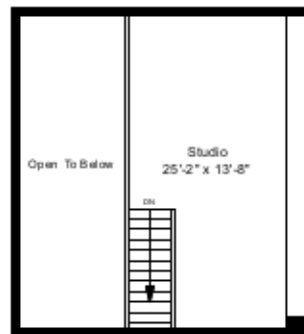

Studio - First Floor Plan
Ceiling Height = 10'-5"

Studio - Second Floor Plan
Ceiling Height = 7'-2"

182 Torrey Road
South Kingstown, RI 02879