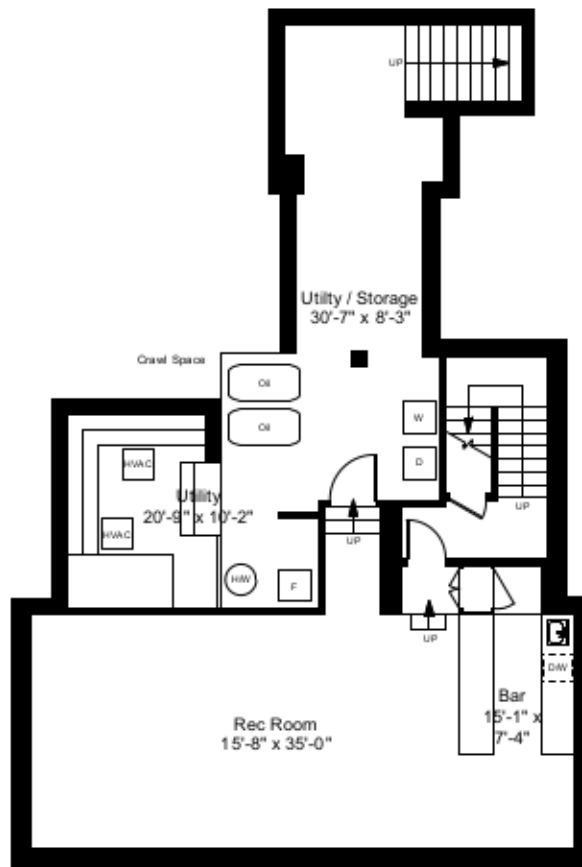

Third Floor Plan
Ceiling Height = 10'-2"

Lower Level Plan
Ceiling Height = 7'-0"

182 Torrey Road
South Kingstown, RI 02879

Note: Dimensions are not guaranteed and are provided for informational purposes only.